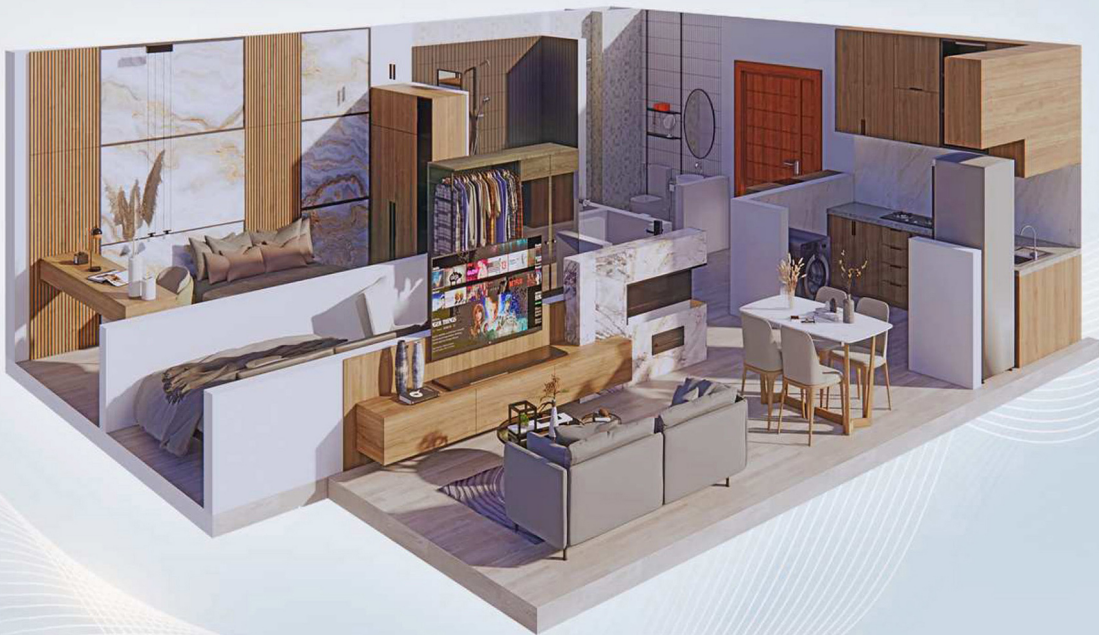

2 BEDROOM UNIT 3D FLOOR PLAN